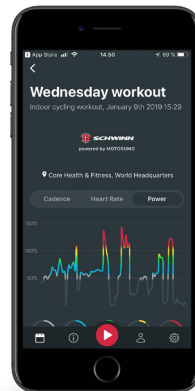

INNOVATIVE AND POWERFUL

Motosumo is the only group fitness solution powered by smartphones to track and connect everyone.

FIND OUT MORE:
info.corehandfitness.com/motosumo

corehealthandfitness.com